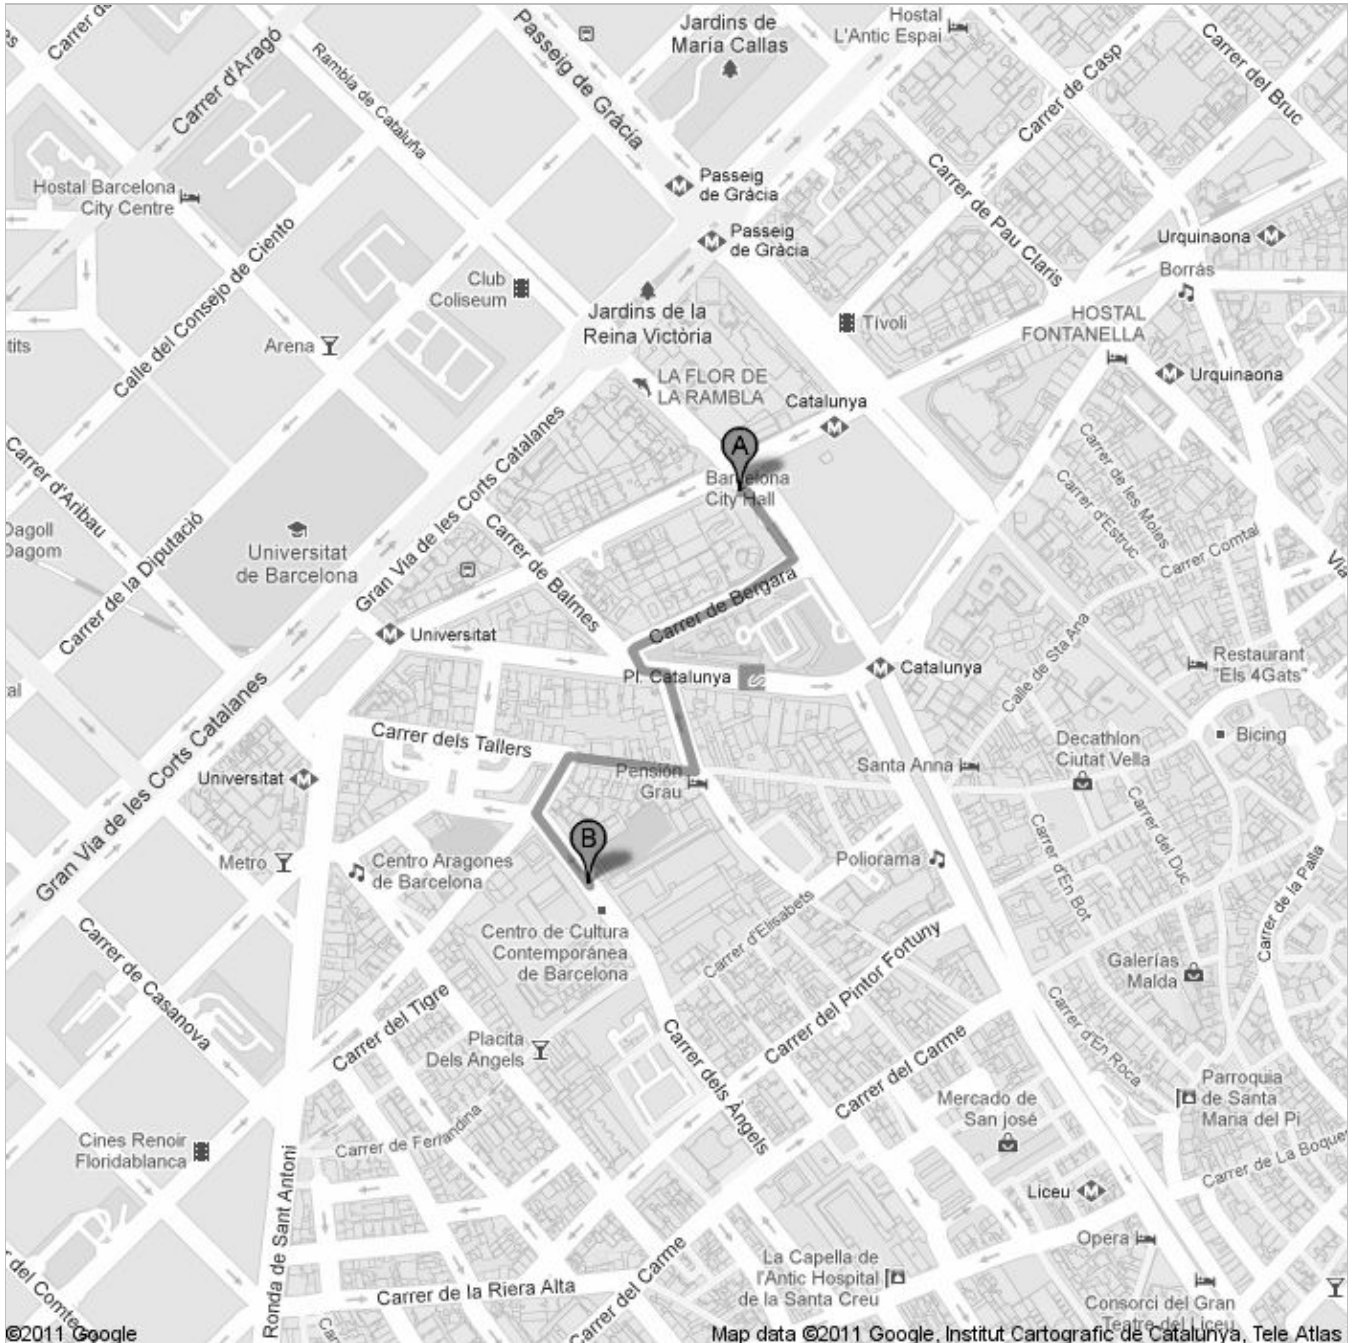

Directions to Carrer de Montalegre, 5, 08001 Barcelona, Spain  
650 m – about 8 mins

**Save trees. Go green!**  
Download Google Maps on your phone at [google.com/gmm](http://google.com/gmm)

Walking directions are in beta.  
Use caution – This route may be missing sidewalks or pedestrian paths.

## H10 CATALUNYA PLAZA

Pça Catalunya, 7, 08002 Barcelona, Spain - 933 177 171

---

1. Head **east** go 5 m  
total 5 m

2. Turn right toward **Carrer de Bergara**  
About 1 min

go 78 m  
total 83 m

3. Turn right onto **Carrer de Bergara**  
About 2 mins

Carrer de Montalegre, 5, 08001 Barcelona, Spain

---

These directions are for planning purposes only. You may find that construction projects, traffic, weather, or other events may cause conditions to differ from the map results, and you should plan your route accordingly. You must obey all signs or notices regarding your route.

Map data ©2011 Google, Tele Atlas